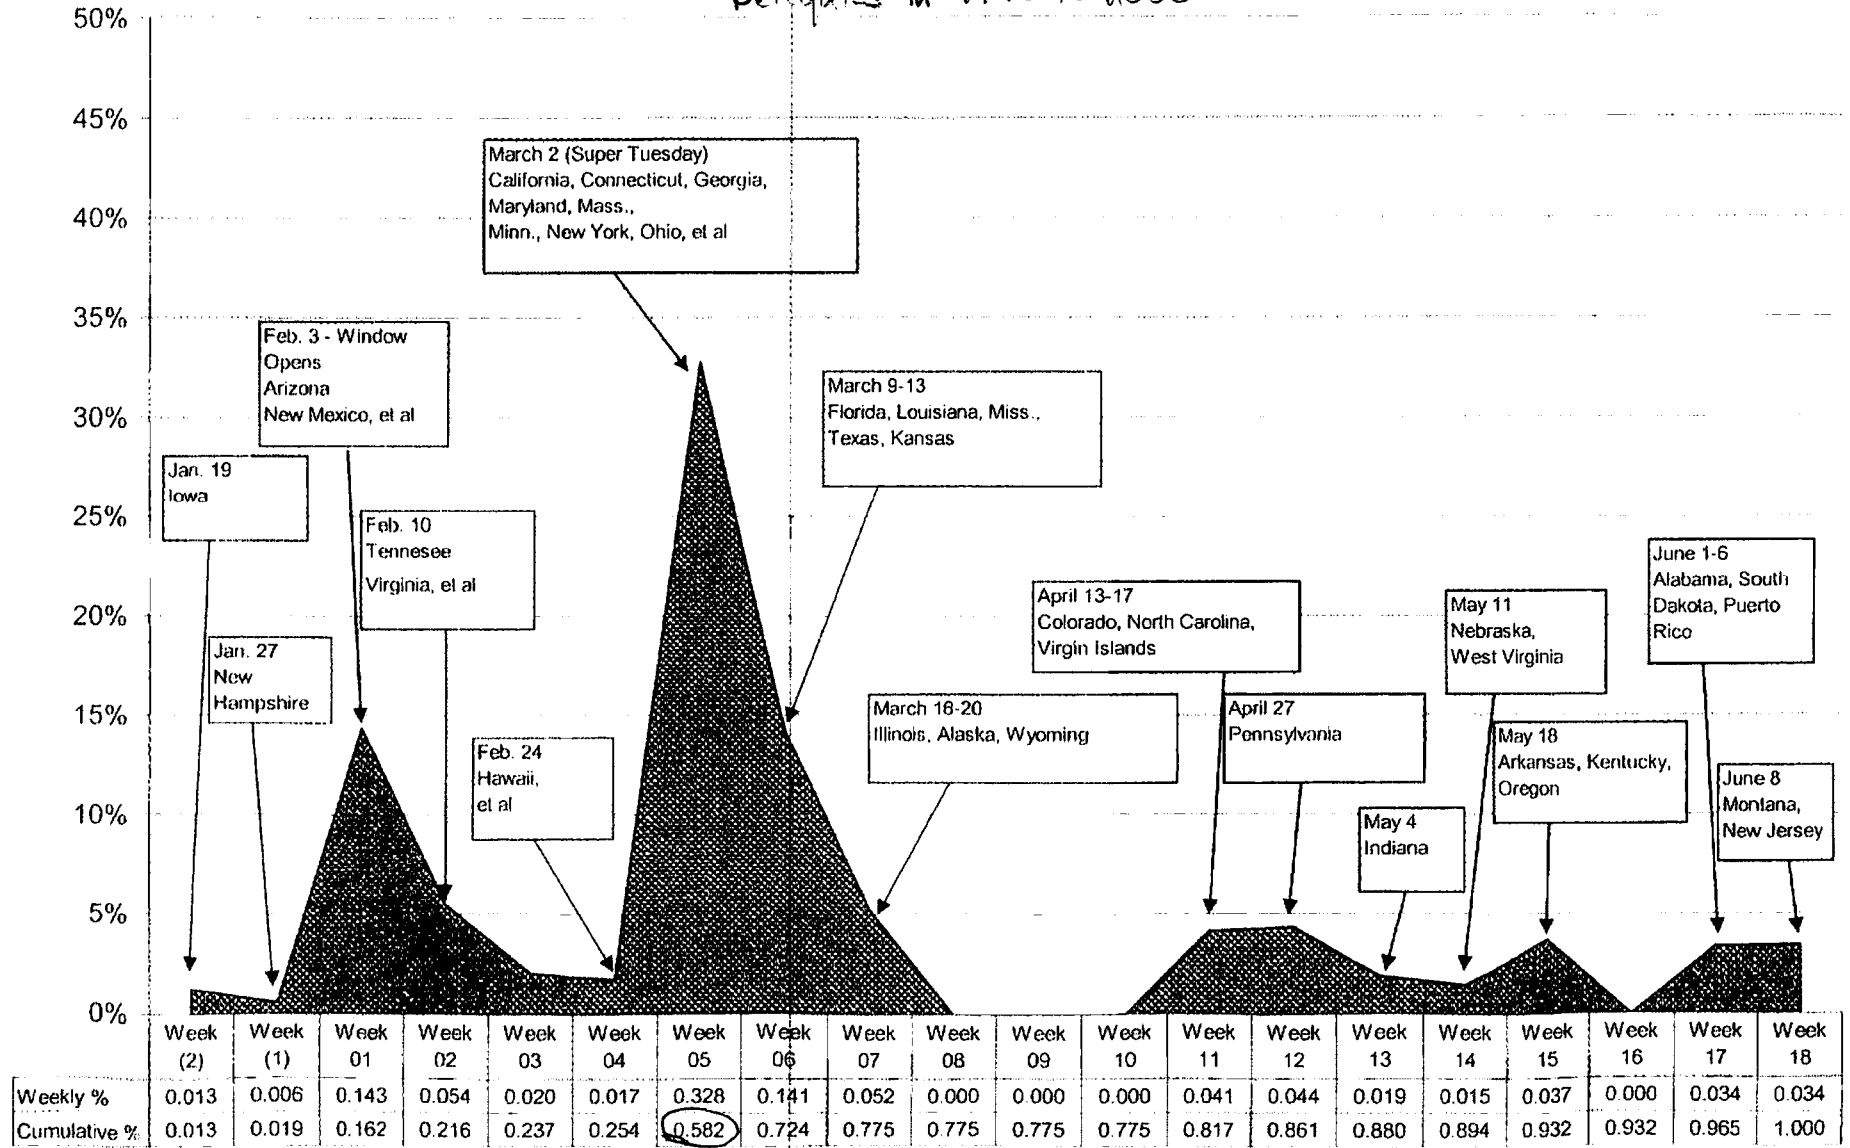

Source: Democratic National Committee, Commission on Presidential Nomination Selection and Timing, March 10, 2005

2004 Allocation of Pledged Delegates and Alternates
 Based on Democratic First Determining Steps
 vs. Selection of Majority of
 Delegates in 1976 to 2000

pre-window majority of Demo. delegates chosen by

↑ 2004 ↑ 2000
 ↑ 1992 ↑ 1984 ↑ 1988 ↑ 1980 ↑ 1976